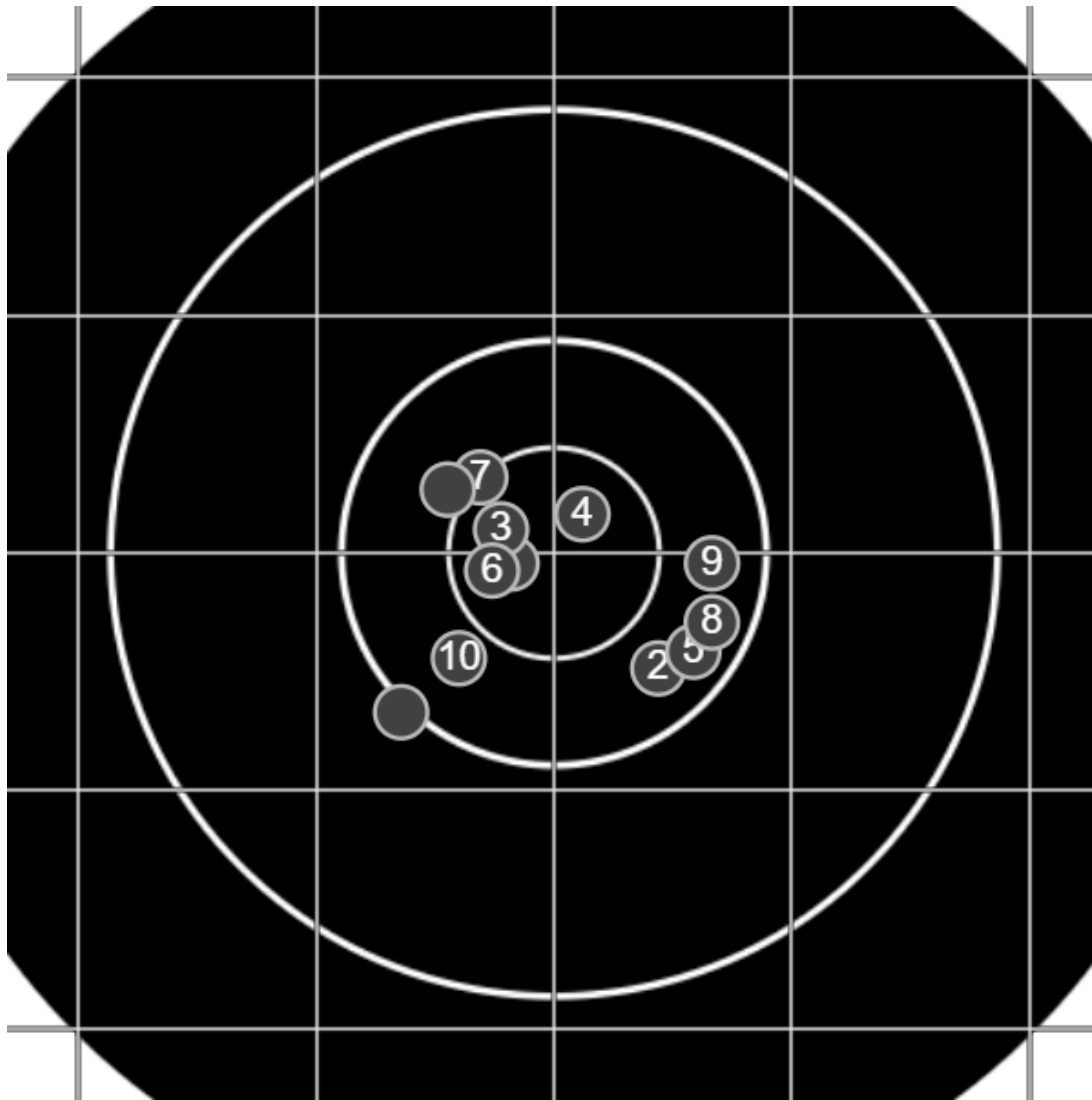

**SILVER
MOUNTAIN
TARGETS**
Made in Canada

true
25/05/2024
3:42:12 pm

BRC Club Shoot
Series 4
600 yards

BRC T6 [-55]
AU-600y

Group: 184.8 mm
(169.9w x 128.2h)

(Iron)
Shooter
Graeme Bright [m01]

50.5

FINAL
v: 1915, sd: 5.9