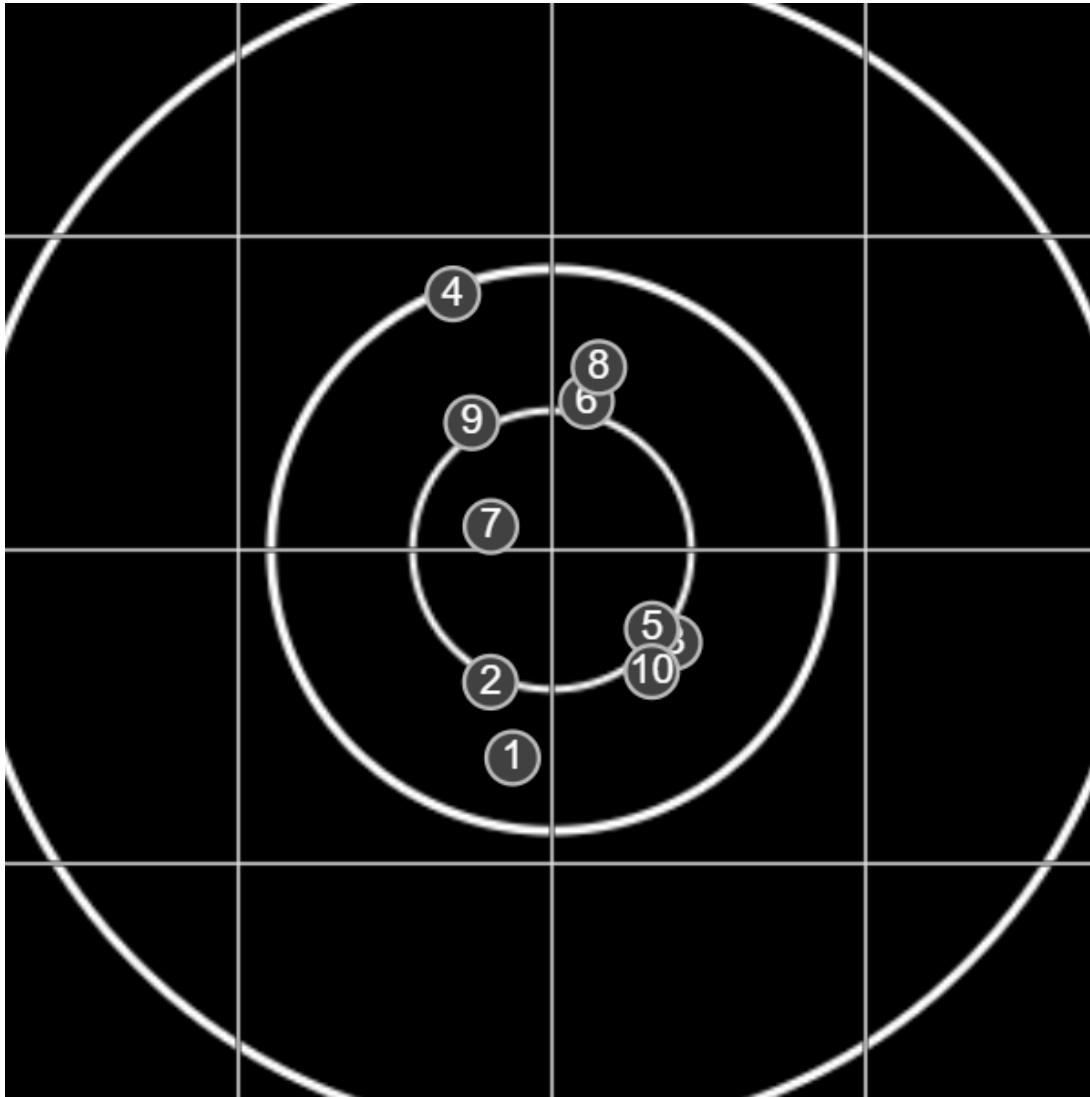

**SILVER
MOUNTAIN
TARGETS**
Made in Canada

true
25/05/2024
2:35:20 pm

BRC Club Shoot
Series 4
600 yards

BRC T6 [-55]
AU-600y

Group: 237.5 mm
(112.4w x 235.6h)

(Iron)
Shooter
Graeme Bright [m01]

50.4

FINAL
v: 1914, sd: 7.5

BRC T6 [-55]
AU-600y

Group: 328.1 mm
(308.5w x 134.9h)

(Iron)
Shooter
Graeme Bright [m01]

48.6

FINAL
v: 1914, sd: 10.2

#	fps	score
10	1922	5
9	1899	4
8	1913	4
7	1929	5
6	1917	V
5	1918	V
4	1924	V
3	1904	V
2	1898	V
1	1918	V
S1	1919	(4)